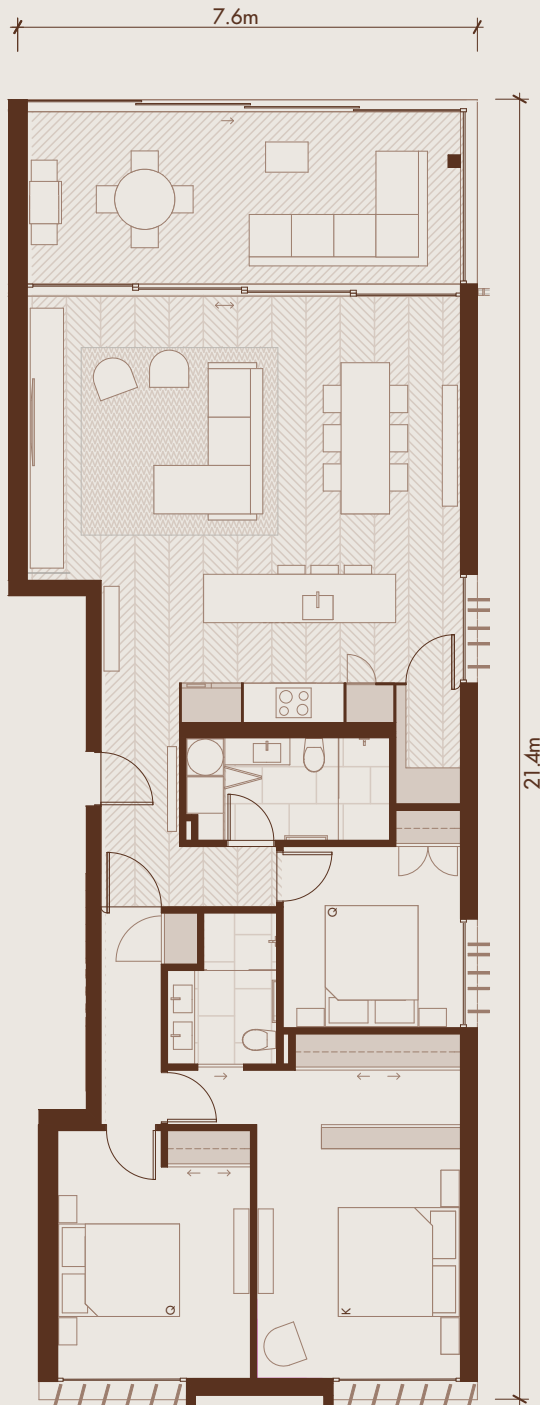

ST MARKS

Mac 101

Level 1 - NTS

MAC 601		
MAC 501	MAC 502	MAC 503
MAC 401	MAC 402	MAC 403
MAC 301	MAC 302	MAC 303
MAC 201	MAC 202	MAC 203
MAC 101	MAC 102	MAC 103

Mac Building Section - NTS

AREAS

INTERNAL	126 m ²
OUTDOOR ROOM	22 m ²
TOTAL	148 m ²

- AREAS ARE MEASURED TO THE OUTSIDE OF INTERNAL WALLS AND TO THE CENTRE OF INTER-TENANCY WALLS.
- ALL AREAS ARE APPROXIMATE ONLY AND MAY CHANGE.
- LAYOUTS, POSITIONS AND SPECIFICATIONS ARE SUBJECT TO FURTHER CHANGE AS PER THE SALES AGREEMENT.
- FURNITURE AND FURNISHINGS ARE INDICATIVE ONLY AND NOT INCLUDED.