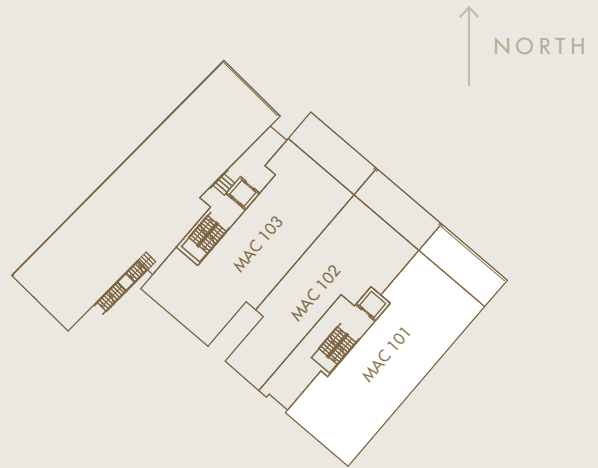

ST MARKS

Mac 101

Level 1 - NTS

MAC 601		
MAC 501	MAC 502	MAC 503
MAC 401	MAC 402	MAC 403
MAC 301	MAC 302	MAC 303
MAC 201	MAC 202	MAC 203
MAC 101	MAC 102	MAC 103

Mac Building Section - NTS

AREAS

INTERNAL	126 m ²
OUTDOOR ROOM	22 m ²
TOTAL	148 m ²

- AREAS ARE MEASURED TO THE OUTSIDE OF INTERNAL WALLS AND TO THE CENTRE OF INTER-TENANCY WALLS.
- ALL AREAS ARE APPROXIMATE ONLY AND MAY CHANGE.
- LAYOUTS, POSITIONS AND SPECIFICATIONS ARE SUBJECT TO FURTHER CHANGE AS PER THE SALES AGREEMENT.
- FURNITURE AND FURNISHINGS ARE INDICATIVE ONLY AND NOT INCLUDED.